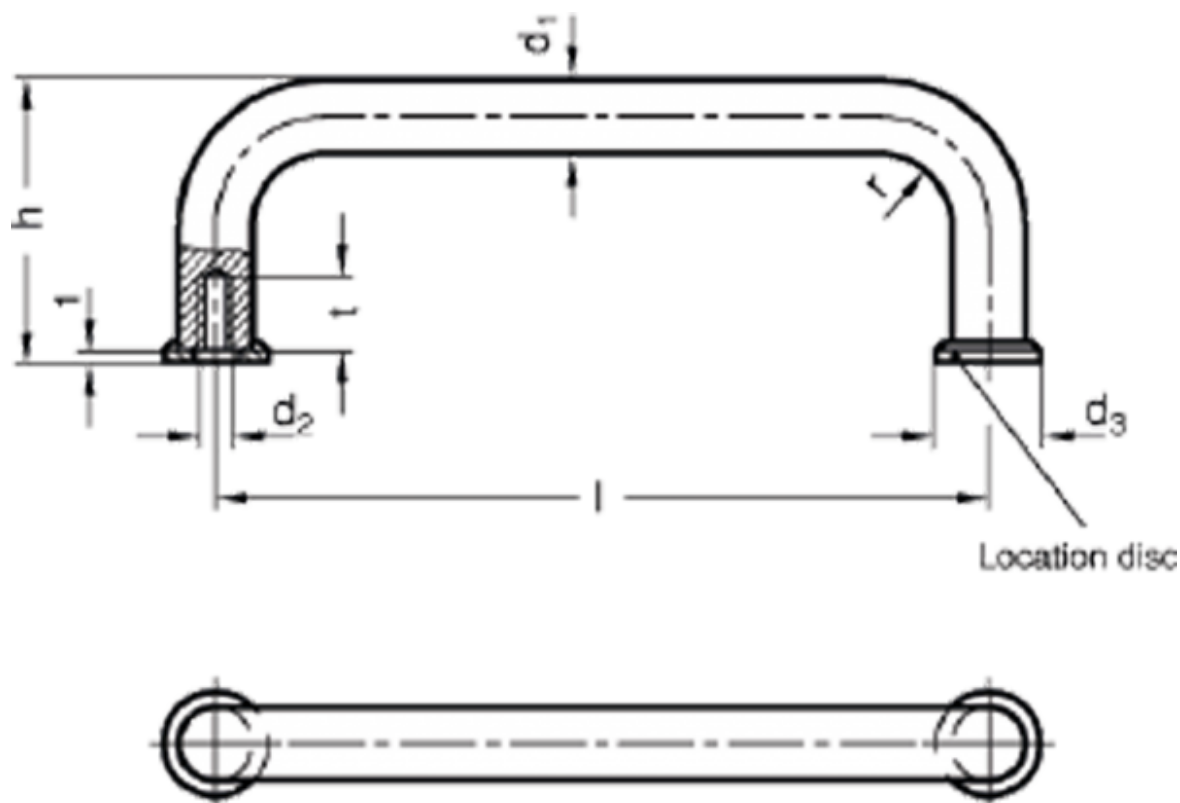

Article number: 20425AL10100EL

Description: E+G U-handle GN 425-AL-10-100-EL

## Measures

d1 = 10  
d2 = M5  
d3 = 15  
h = 43  
l = 100  
r = 12  
t = 12